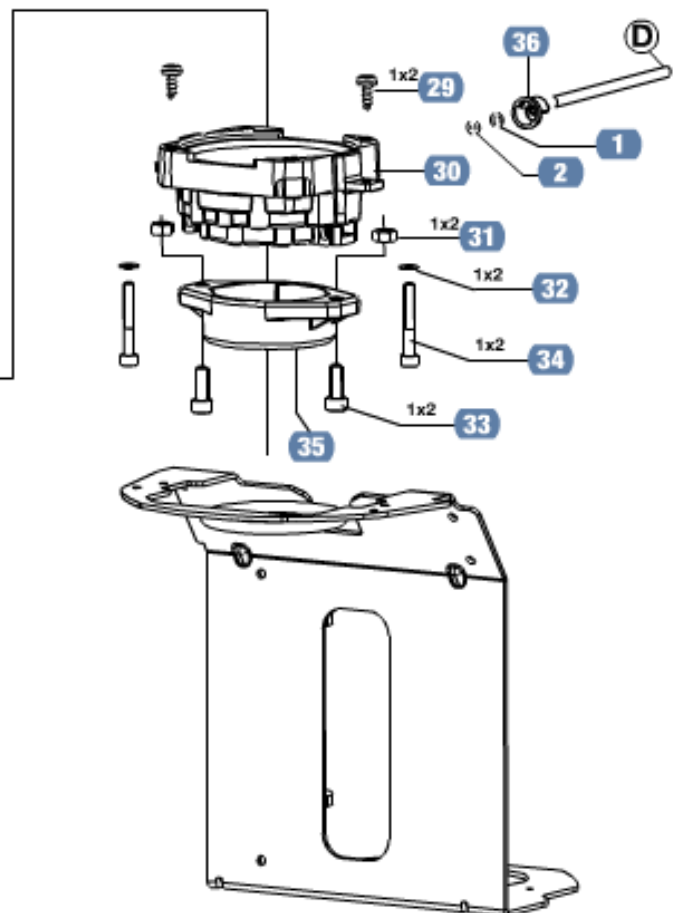

TAV: 3 - HEATING SECTION

REF.	PART NO.	DESCRIPTION	S.I.	MOQ
34	10060058	SCREW M5X35		50
35	10083075	COUPLING RING SPARE PART NO LONGER AVAILABLE AT LAVAZZA.		10
36	10079770	CAP QUICK COUPLING		25