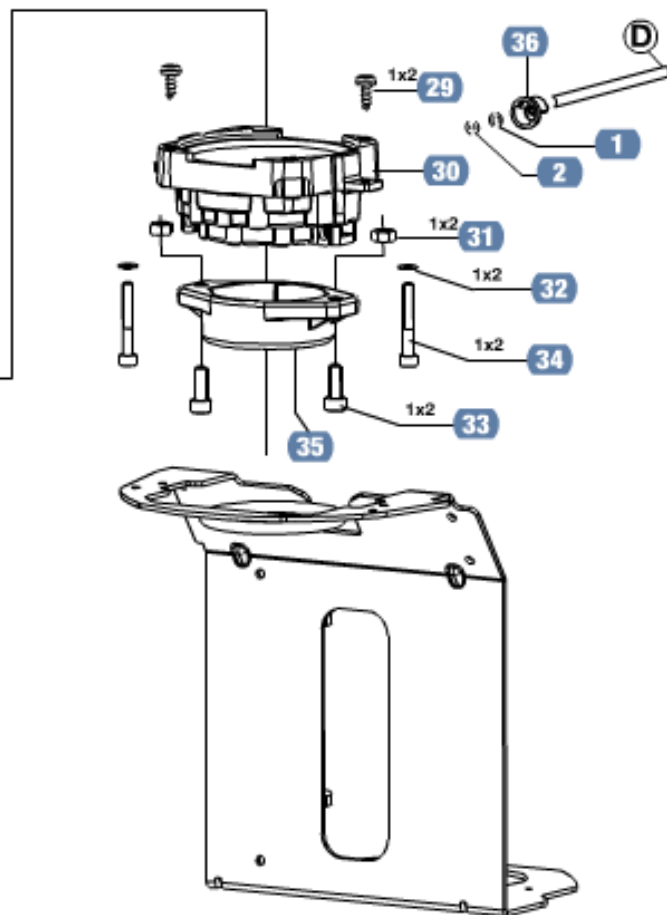

REF.	PART NO.	DESCRIPTION	S.I.	MOQ
1	10088237	PACKING BOX - CUSTOMIZED SPARE PART NO LONGER AVAILABLE AT LAVAZZA.		1
2	10088238	PACKING BOX 2 PCS SPARE PART NO LONGER AVAILABLE AT LAVAZZA.		1
3	10088227	INSIDE PACKING EXP.POL. SPARE PART NO LONGER AVAILABLE AT LAVAZZA.		3
4	10088229	OPERATING INSTRUCTIONS LB GUZZINI SPARE PART NO LONGER AVAILABLE AT LAVAZZA.		10
5	10088230	PRIMING LABEL LB GUZZINI SPARE PART NO LONGER AVAILABLE AT LAVAZZA.		50
6	10088231	LABEL TEL.NO.FOR LAVAZZA BLUE CAPSULES SPARE PART NO LONGER AVAILABLE AT LAVAZZA.		20
7	10088228	SHEET FOR ASSISTANCE TEL.NO. SPARE PART NO LONGER AVAILABLE AT LAVAZZA.		50