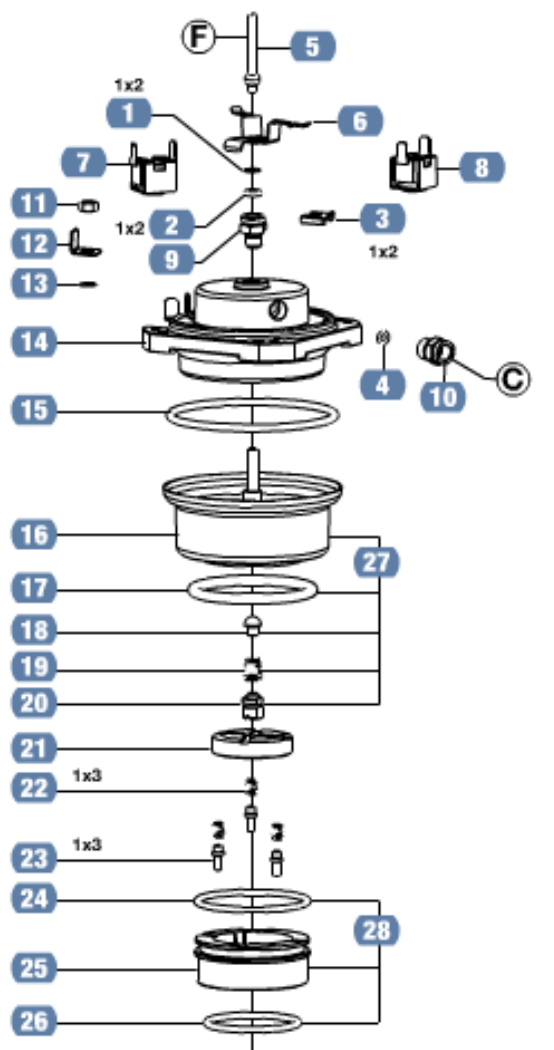

REF.	PART NO.	DESCRIPTION	S.I.	MOQ
1	10088237	PACKING BOX - CUSTOMIZED SPARE PART NO LONGER AVAILABLE AT LAVAZZA.		1
2	10088238	PACKING BOX 2 PCS SPARE PART NO LONGER AVAILABLE AT LAVAZZA.		1
3	10088227	INSIDE PACKING EXP.POL. SPARE PART NO LONGER AVAILABLE AT LAVAZZA.		3
4	10088229	OPERATING INSTRUCTIONS LB GUZZINI SPARE PART NO LONGER AVAILABLE AT LAVAZZA.		10
5	10088230	PRIMING LABEL LB GUZZINI SPARE PART NO LONGER AVAILABLE AT LAVAZZA.		50
6	10088231	LABEL TEL.NO.FOR LAVAZZA BLUE CAPSULES SPARE PART NO LONGER AVAILABLE AT LAVAZZA.		20
7	10088228	SHEET FOR ASSISTANCE TEL.NO. SPARE PART NO LONGER AVAILABLE AT LAVAZZA.		50