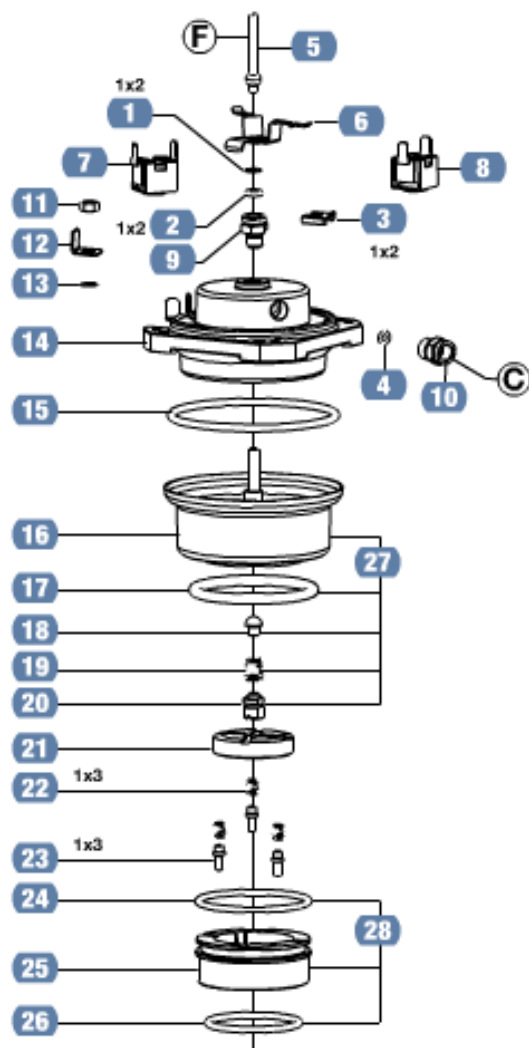

TAV: 3 - HEATING SECTION

REF.	PART NO.	DESCRIPTION	S.I.	MOQ
34	10060058	SCREW M5X35		50
35	10083075	COUPLING RING SPARE PART NO LONGER AVAILABLE AT LAVAZZA.		10
36	10079770	CAP QUICK COUPLING		25