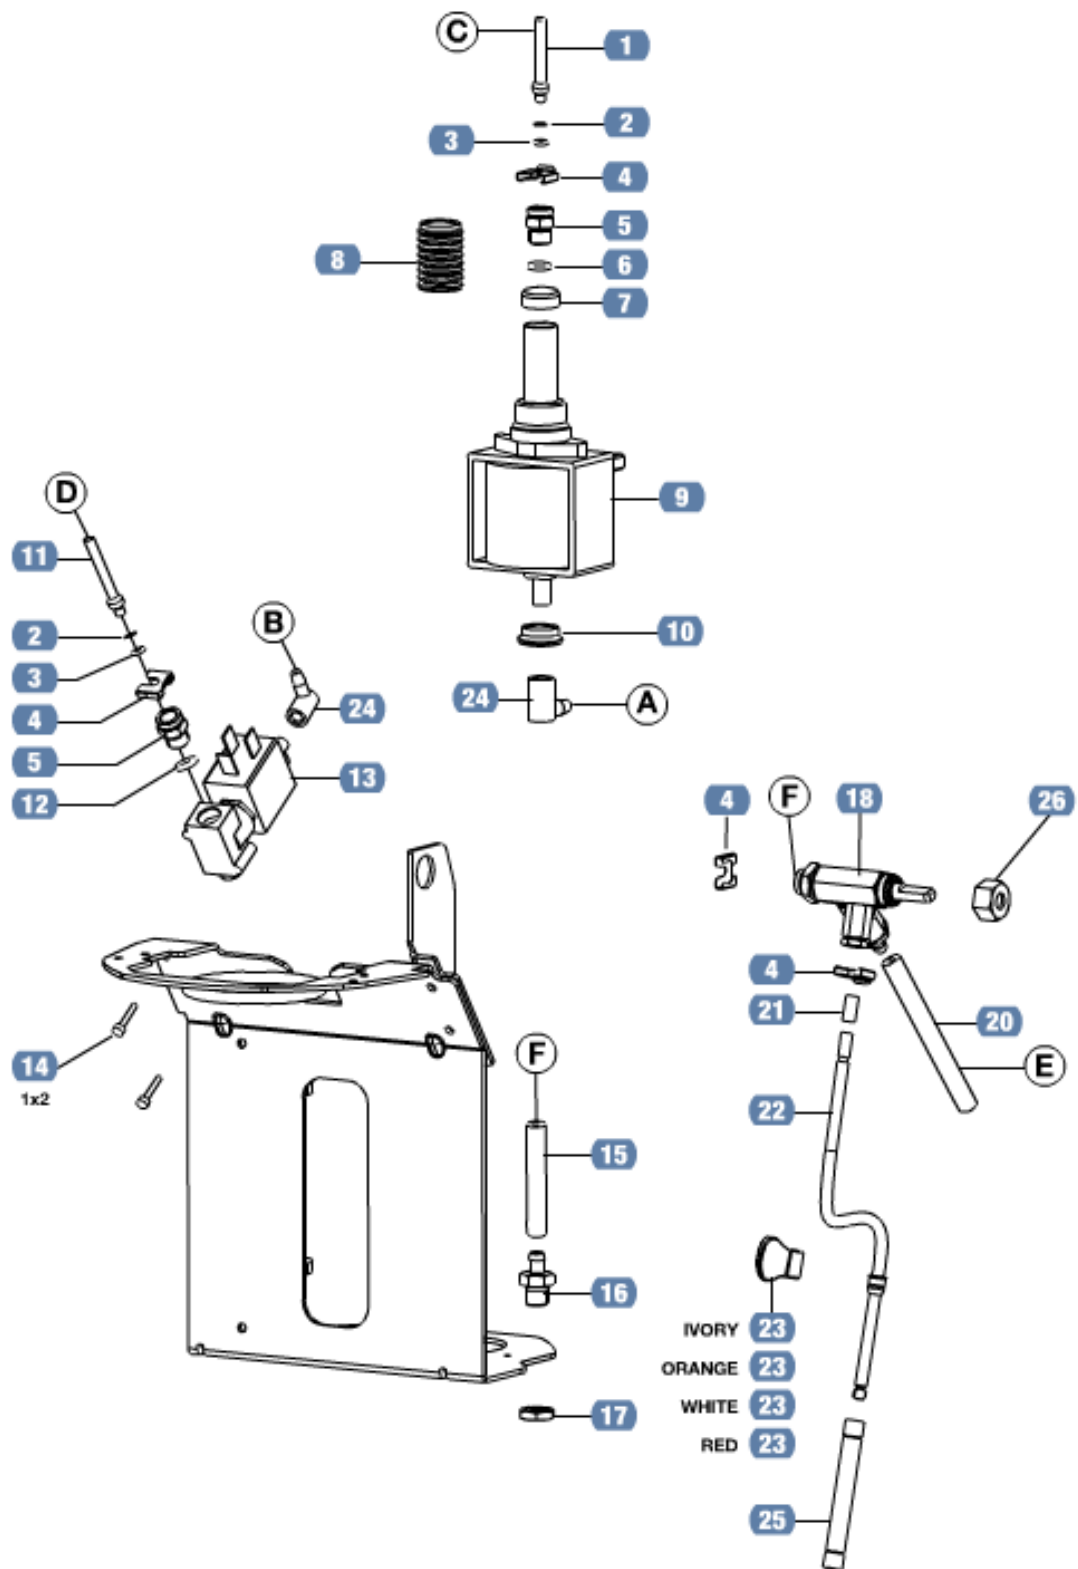

TAV: 3 - HEATING SECTION

REF.	PART NO.	DESCRIPTION	S.I.	MOQ
1	10079764	WASHER 4.2X6.8X0.5		100
2	10079854	O RING 2015 VITON		100
3	10088180	SPRING		50
4	10088031	O-RING 2021 VITON		100
5	10088214	PIPE D.4X2 L=120 MM PTFE SPARE PART NO LONGER AVAILABLE AT LAVAZZA.		10
6	10060043	SUPPORT FOR THERM./THERM.FUSE		10
7	10060044	THERMOSTAT 140° NC		10
8	10088000	THERMOSTAT N.C. 110C WHITE		10
9	10087298	FITTING - STRAIGHT M8X1 QUICK COUPL.		10
10	10087299	FITTING - STRAIGHT 1/8 GAS QUICK C.		10
11	10060046	MUT M5		50
12	10079820	FASTON MALE 6.3X0.8		50
13	10060047	WASHER STAINLESS STEEL D.5		50
14	10060048	UPPER BOILER 230V 800W		4
15	10060050	O-RING 4300 SILICONE		50
16	10088262	LOWER BOILER ASSY SPARE PART NO LONGER AVAILABLE AT LAVAZZA.		2
17	10087308	O-RING 6200 SILICONE 70 SH		50
18	10087309	VALVE ASSY		10
19	10087310	SPRING		50
20	10087311	VALVE SUPPORT BODY		20
21	10060052	INSERT FOR PISTON		10
22	10060054	SPRING FOR CAPSULE RELEASE		50
23	10060053	PIN FOR CAPSULE RELEASE		50
24	10087306	O-RING 153 (49.21X3.53) SILICONE 70SHA		10
25	10088185	PISTON FOR BOILER		20
26	10060987	O-RING 144 (39,69X3,53) SIL. 70 SHA		50
27	10060051	LOWER BOILER ASSY		5
28	10060055	PISTON + O-RING		5
29	10087232	VITE PARKER 4.8 X13		50
30	10088212	RING FOR BOILER SPARE PART NO LONGER AVAILABLE AT LAVAZZA.		10
31	10060057	NUT M6		50
32	10060073	WASHER - BRASS		50
33	10088260	SCREW M6X16 SPARE PART NO LONGER AVAILABLE AT LAVAZZA.		50