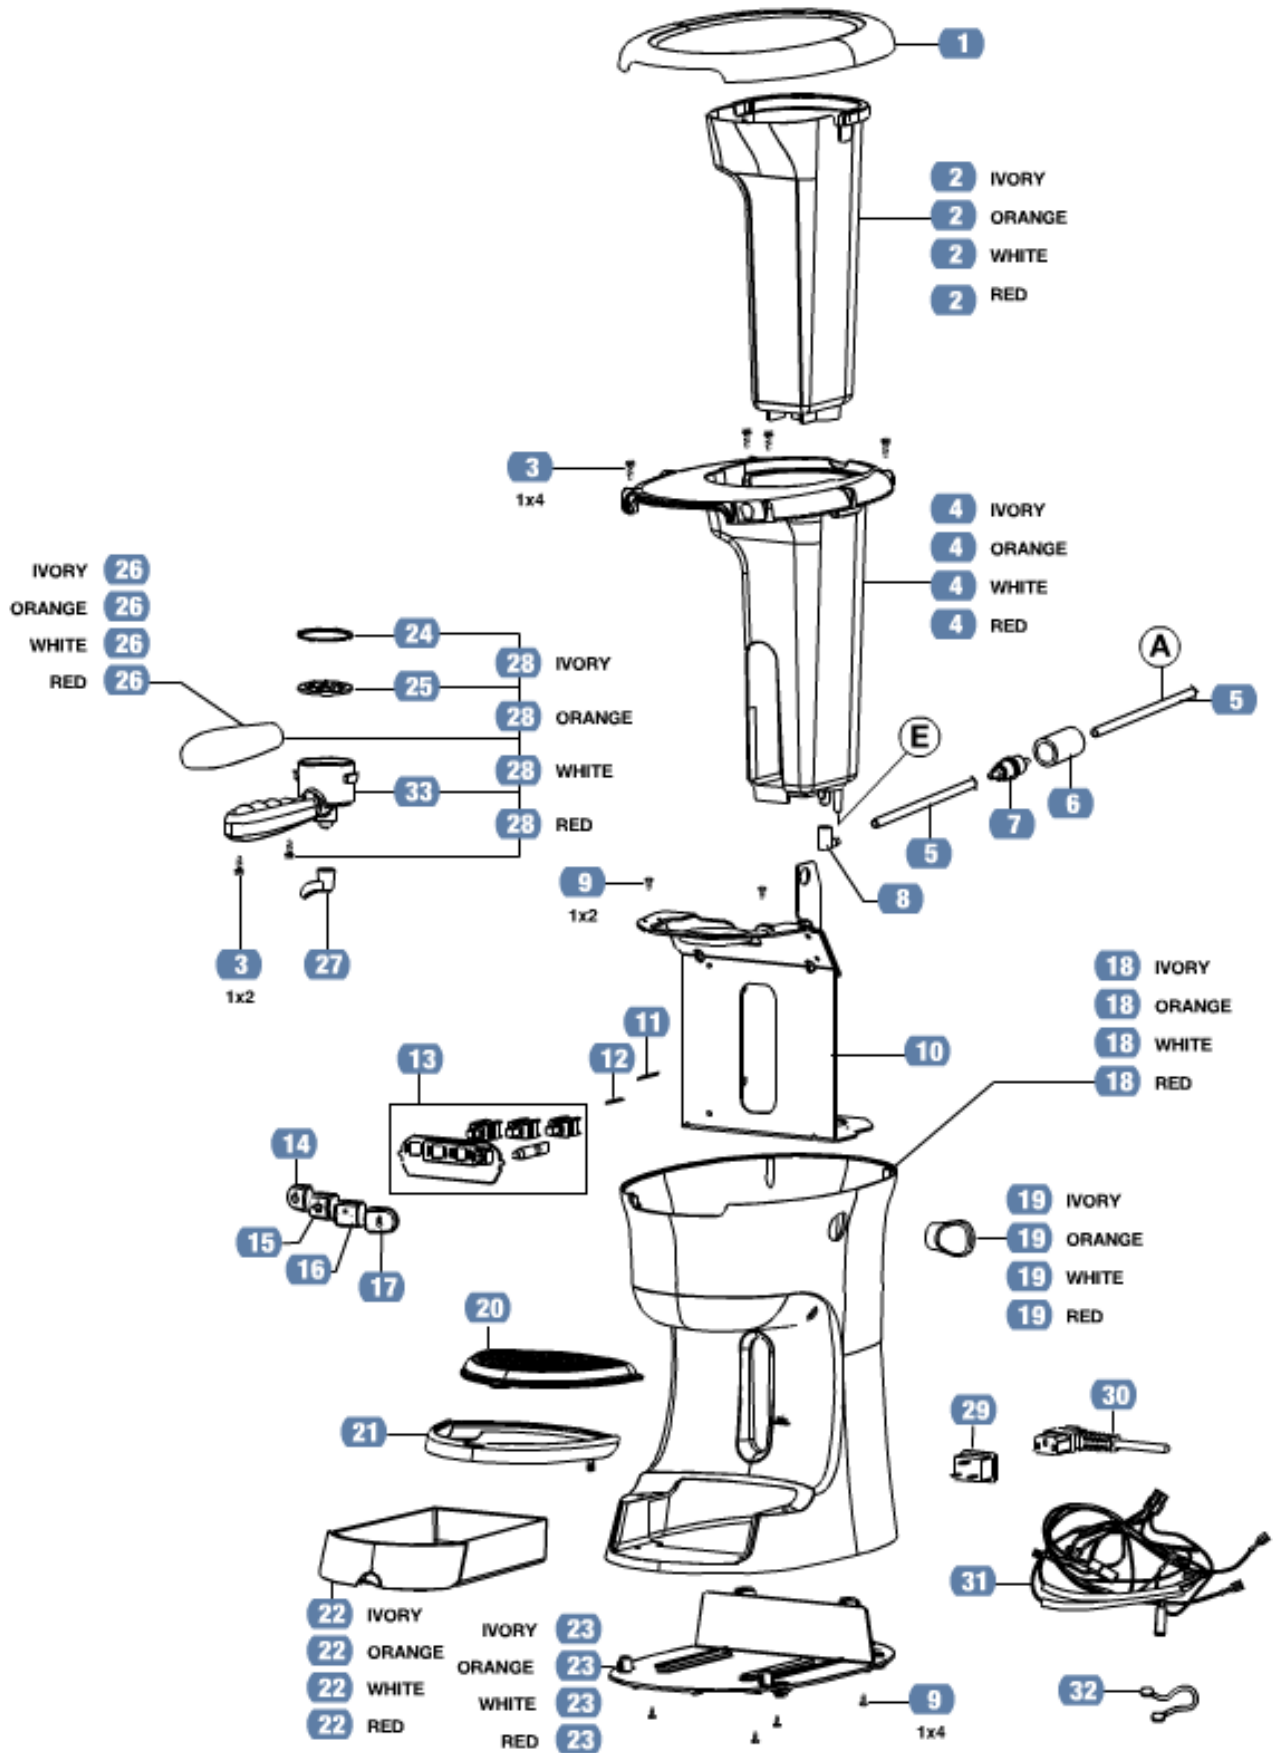

SPARE PARTS INDEX

Pag. 4: CASE

Pag. 10: HYDRAULIC SECTION

Pag. 12: HEATING SECTION

Pag. 16: APPENDIX

REF.	PART NO.	DESCRIPTION	S.I.	MOQ
1	10088184	UPPER COVER STAINLESS STEEL SPARE PART NO LONGER AVAILABLE AT LAVAZZA.		5
2	10088246	TANK ASSY IVORY SPARE PART NO LONGER AVAILABLE AT LAVAZZA.		4
2	10088247	TANK ASSY ORANGE SPARE PART NO LONGER AVAILABLE AT LAVAZZA.		4
2	10088248	TANK ASSY WHITE SPARE PART NO LONGER AVAILABLE AT LAVAZZA.		3
2	10088249	TANK ASSY RED SPARE PART NO LONGER AVAILABLE AT LAVAZZA.		4
3	10079709	SCREW PARKER 3.5X16 TORX		50
4	10088250	CHUTE COVER ASSY IVORY SPARE PART NO LONGER AVAILABLE AT LAVAZZA.		3
4	10088251	CHUTE COVER ASSY ORANGE SPARE PART NO LONGER AVAILABLE AT LAVAZZA.		3
4	10088252	CHUTE COVER ASSY WHITE SPARE PART NO LONGER AVAILABLE AT LAVAZZA.		5
4	10088253	CHUTE COVER ASSY RED SPARE PART NO LONGER AVAILABLE AT LAVAZZA.		5
5	10079736	PIPE SILICONE L=100 MM D.4X8 SPARE PART NO LONGER AVAILABLE AT LAVAZZA.		10
6	10088220	PIPE D.17X29 L=45 MM SPARE PART NO LONGER AVAILABLE AT LAVAZZA.		50
7	10079897	INLET FILTER		10
8	10079766	FITTING - 90 DEG.		20
9	10088022	SCREW PARKER 3.5X9.5 SPARE PART NO LONGER AVAILABLE AT LAVAZZA.		50
10	10088254	FRAME ASSY SPARE PART NO LONGER AVAILABLE AT LAVAZZA.		1
11	10088222	PROFILE - SHEET L=80MM SPARE PART NO LONGER AVAILABLE AT LAVAZZA.		20
12	10088221	PROFILE - SHEET L=50MM SPARE PART NO LONGER AVAILABLE AT LAVAZZA.		20
13	10088331	SWITCH GROUP SPARE PART NO LONGER AVAILABLE AT LAVAZZA.	087	2
14	10087976	MAIN SWITCH BUTTON SPARE PART NO LONGER AVAILABLE AT LAVAZZA.	087	50
15	10088206	COFFEE BUTTON SPARE PART NO LONGER AVAILABLE AT LAVAZZA.		50
16	10088205	STEAM BUTTON SPARE PART NO LONGER AVAILABLE AT LAVAZZA.		50
17	10088207	COVER FOR PILOT LIGHT SPARE PART NO LONGER AVAILABLE AT LAVAZZA.		50
18	10088187	BODY IVORY PAD PR. SPARE PART NO LONGER AVAILABLE AT LAVAZZA.		2
18	10088188	BODY ORANGE PAD PR. SPARE PART NO LONGER AVAILABLE AT LAVAZZA.		1